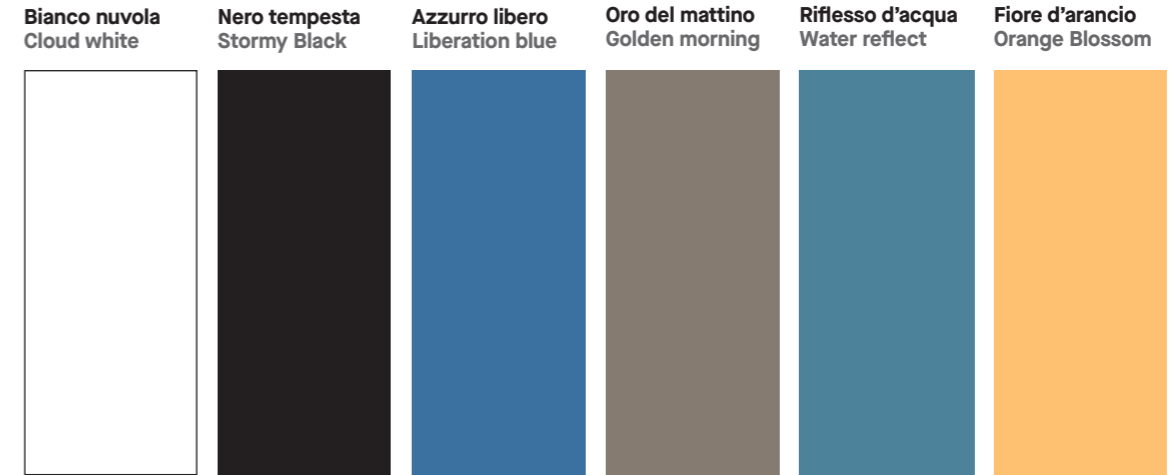

Bianco nuvola Cloud white

Nero tempesta Stormy Black

Azzurro libero Liberation blue

Oro del mattino Golden morning

Riflesso d'acqua Water reflect

Fiore d'arancio Orange Blossom

Viola ispirato Purple inspiration

The purity of colourless colours. For absolute tastes, it captures light and changes its look depending on the perspective, becoming something new and vital with each change.

**01 Z**—Oro del mattino/Golden morning

**02 Z**—Riflesso d'acqua/Water reflect

**03 Z**—Fiore d'arancio/Orange Blossom

**04 Z**—Viola ispirato/Purple inspiration

**05 Z**—Rosa timido/Shy pink

**Finiture Finishes**

Vetroresina/Fiberglass

**Colore a campione/  
Personalizzabile  
Color sample/  
Customizable**

Executive

**Piano con immagine personalizzabile  
Top with customizable image**