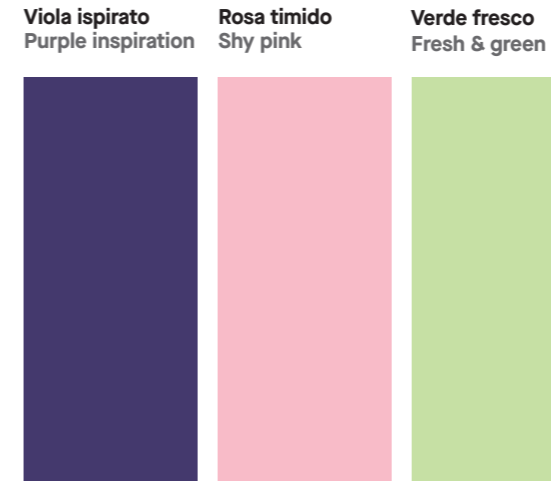

Bianco nuvola Cloud white

Nero tempesta Stormy Black

Azzurro libero Liberation blue

Oro del mattino Golden morning

Riflesso d'acqua Water reflect

Fiore d'arancio Orange Blossom

Viola ispirato Purple inspiration

The purity of colourless colours. For absolute tastes, it captures light and changes its look depending on the perspective, becoming something new and vital with each change.

**01 Z**—Oro del mattino/Golden morning

**02 Z**—Riflesso d'acqua/Water reflect

**03 Z**—Fiore d'arancio/Orange Blossom

**04 Z**—Viola ispirato/Purple inspiration

**05 Z**—Rosa timido/Shy pink

**Finiture Finishes**

Vetroresina/Fiberglass

**Colore a campione/  
Personalizzabile  
Color sample/  
Customizable**

Executive

**Piano con immagine personalizzabile  
Top with customizable image**