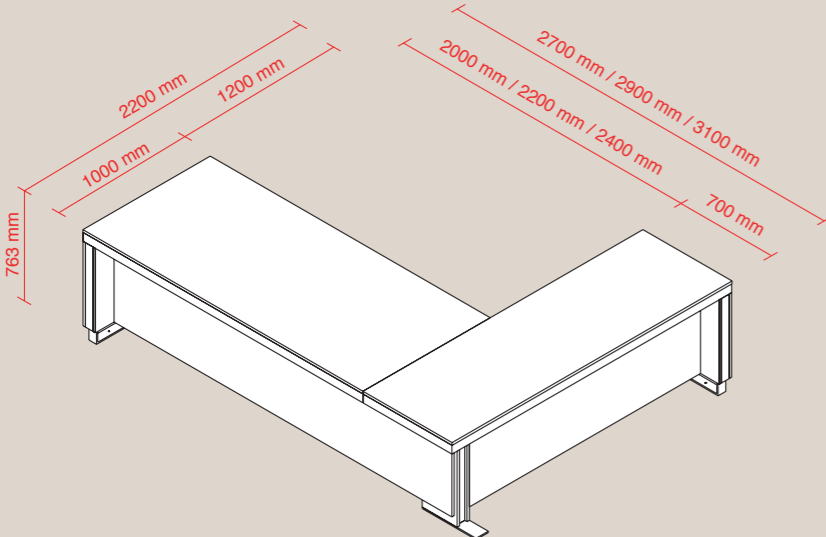

**Presidenziali
Executive**

Libra