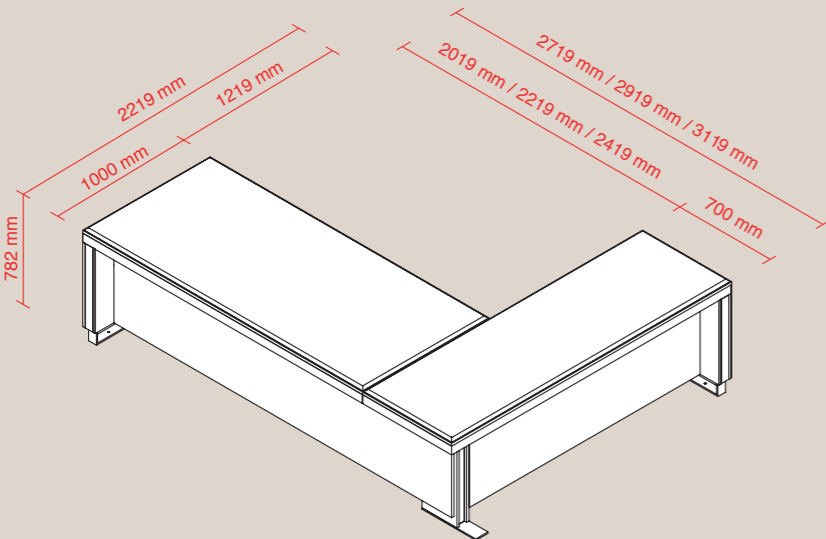

**Presidenziali
Executive**

Libra