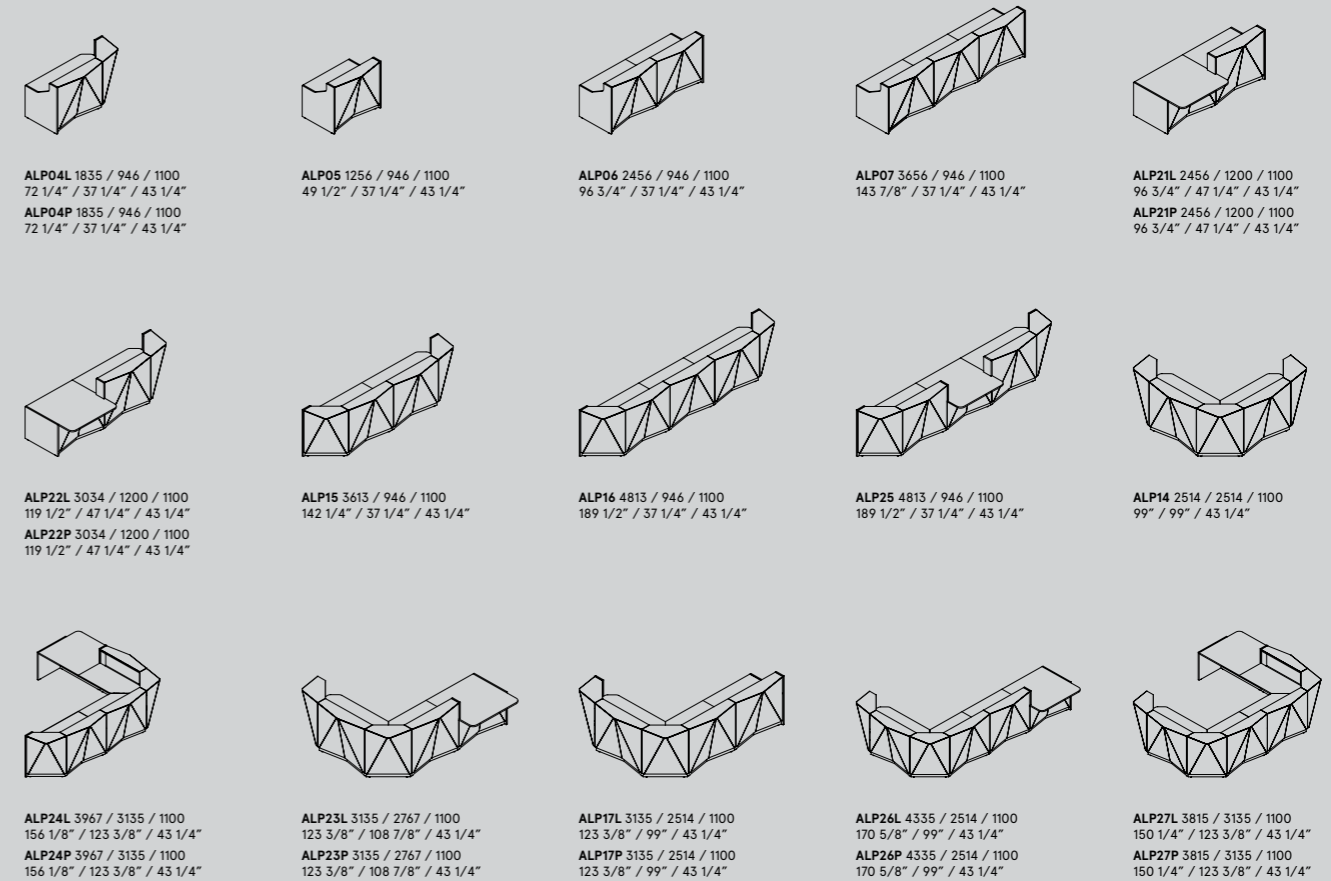

reception is conjoining aesthetics with functionality. A modular construction allows creating various straight and corner sets. By employing a low module segment with an overhang top, the reception can ease communication with disabled customers. Thanks to these features Alpa is fulfilling requirements of different types of spaces: from small receptions to vast lobbies.

Alpa

ALP24L

3967 / 3135 / 2768 / 950 / 1100

156 1/8" / 123 3/8" / 109 / 37 3/8" / 43 2/8"