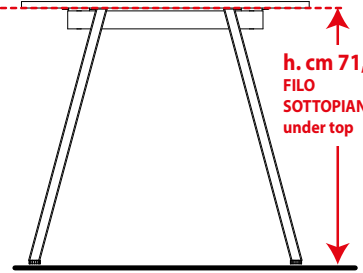

- Schema Altezze - scheme of heights

Executive

Desking

Bench - Meeting

Team Tables

5TH
ELEMENT