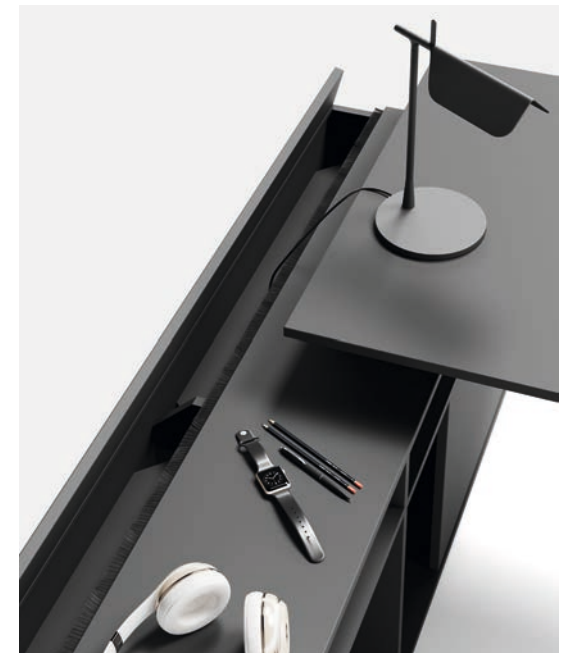

→ Metal legs are partly resting on the service storage unit.